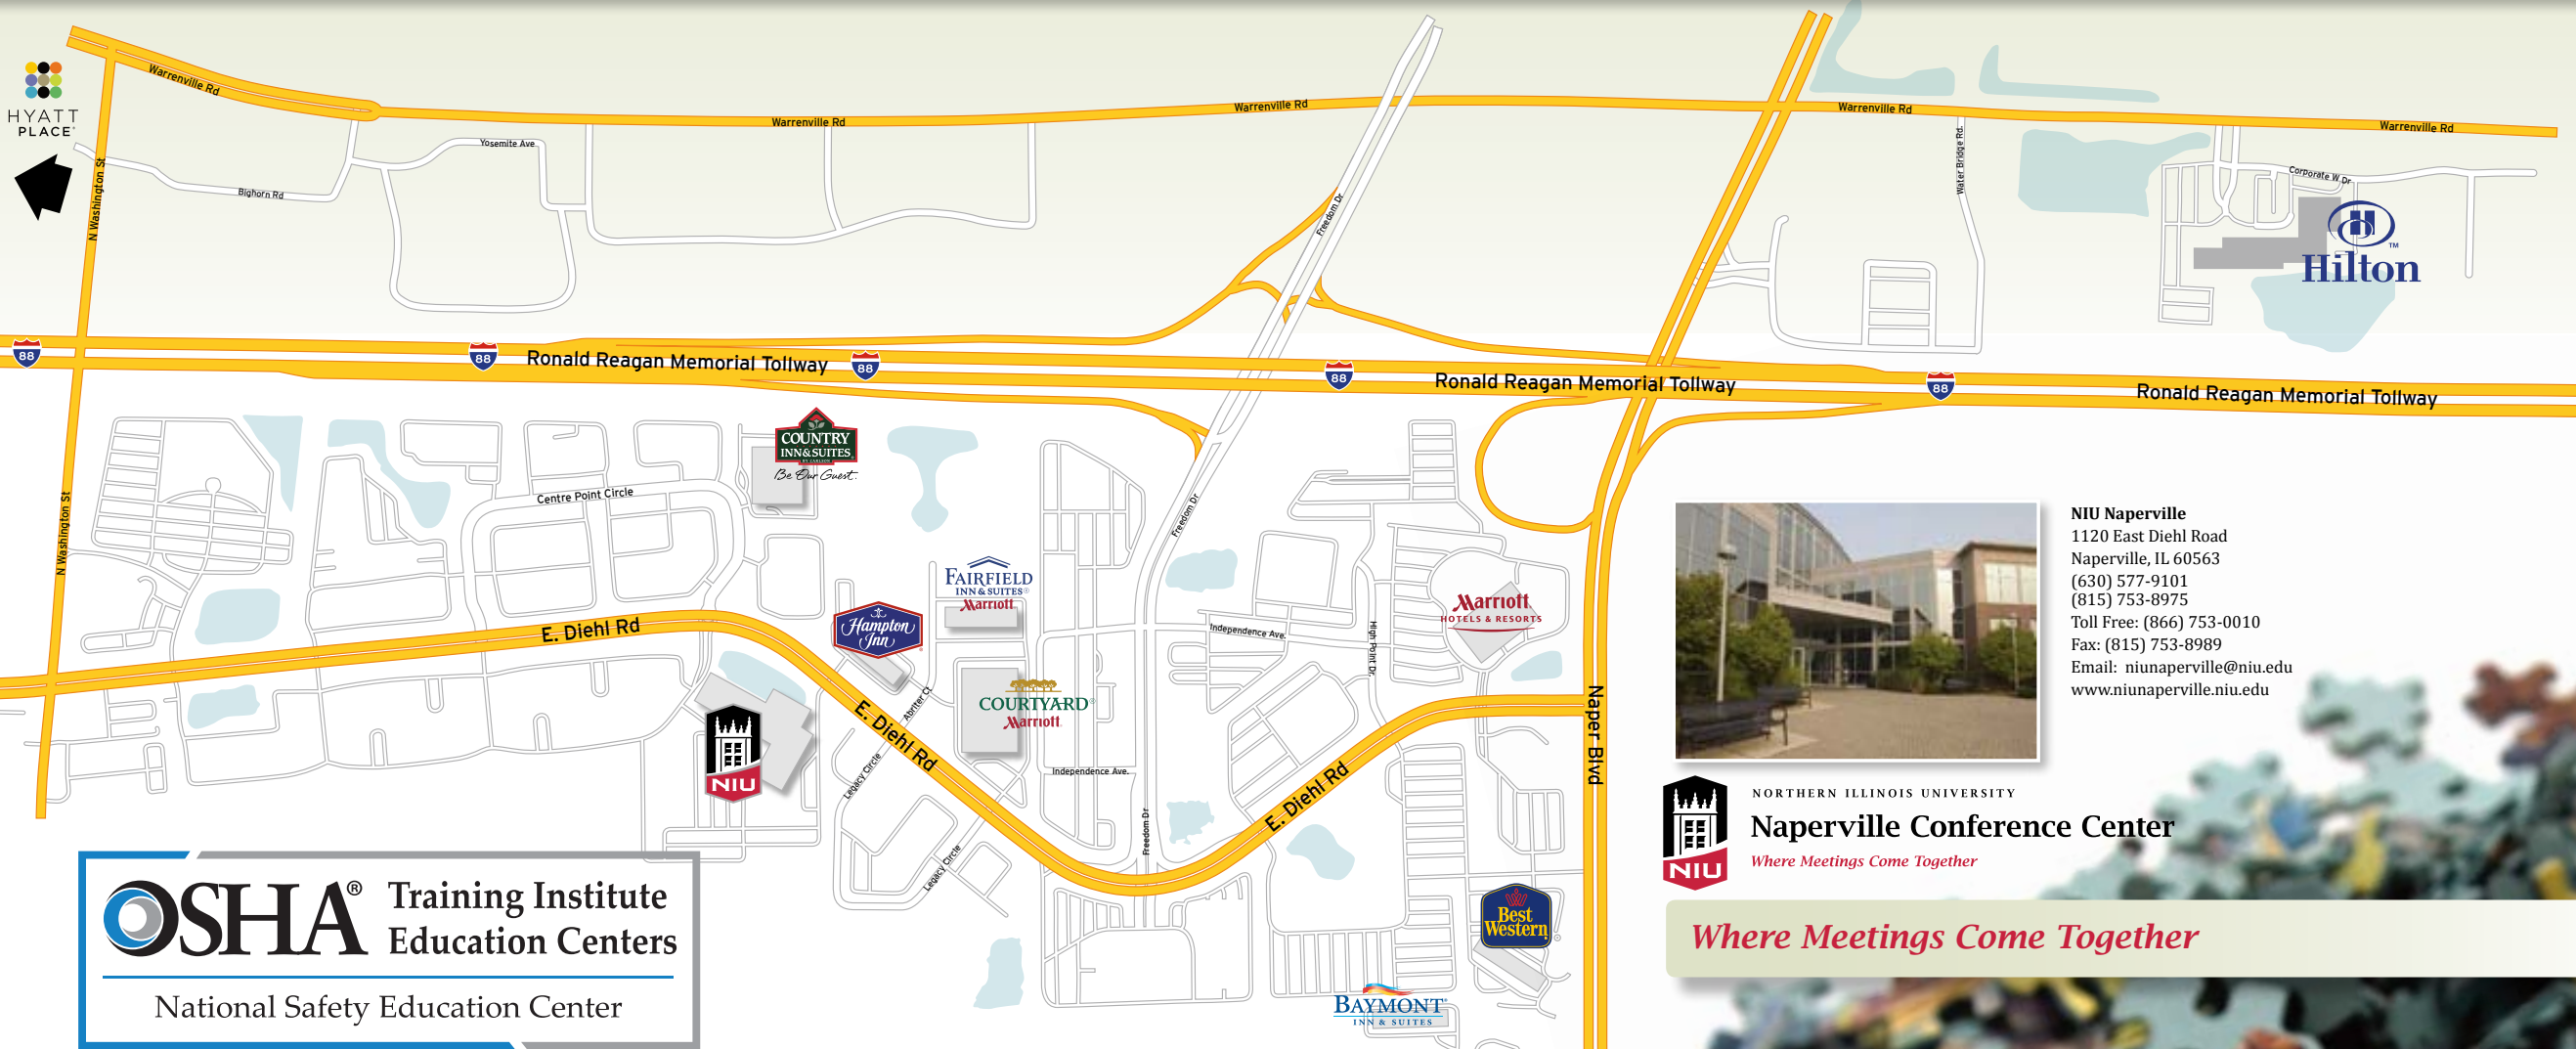

Contact: Brian R. Malloy
630-505-3353

$79.00
Distance: 1 block away

Courtyard by Marriott
1155 East Diehl Road
Naperville, IL 60563
630-505-0550
800-321-2211
www.marriott.com

Contact: Jackie Beriner
630-505-0550 ext. 606

$79.00 weekends
$109.00 weekdays
Distance: 1 block away

Hyatt Place
27576 Maecliff Drive
Warrenville, IL 60563
630-836-9800
800-590-2796

Contact:
Lynn Meyers 630-657-7671

$109 weekdays
(one king or two queens)
$89 weekends

Hampton Inn
1087 East Diehl Road
Naperville, IL 60563
630-505-1400
800-Hampton (800-426-7866)
www.hamptoninn.com

Contact:
Robin King 630-505-1400

$99.00 weekdays
$69.00 Fri. & Sat.
Distance: Across the street

Marriott Chicago Naperville
1801 N. Naper Blvd.
Naperville, IL 60563
630-505-4900
800-514-4684

Contact:
Colleen Falk 630-687-6461
Distance: 0.1 miles east

Fairfield Inn-Naperville
1820 Abriter Court
Naperville, IL 60563
630-577-1820
800-228-2800
www.marriott.com/chifn

Contact: Shara Greer
630-577-1820 ext. 503

$79.00
Distance: 0.1 miles east

Best Western Naperville Inn
1617 Naperville Road
Naperville, IL 60563
(630) 505-0200
www.bestwestern.com

Baymont Inn Suites Naperville
1585 Naperville Wheaton Road
Naperville, IL 60563
(630) 357-0022
www.baymontinns.com

Hilton Lisle/Naperville
3003 Corporate West Drive
Lisle, IL 60532
(630) 505-0900
www.hilton.com

NIU Naperville
1120 East Diehl Road
Naperville, IL 60563
(630) 577-9101
(815) 753-8975
Toll Free: (866) 753-0010
Fax: (815) 753-8989
Email: niunaperville@niu.edu
www.niunaperville.niu.edu

NORTHERN ILLINOIS UNIVERSITY
Naperville Conference Center
Where Meetings Come Together

Where Meetings Come Together

OSHA® Training Institute
Education Centers

National Safety Education Center